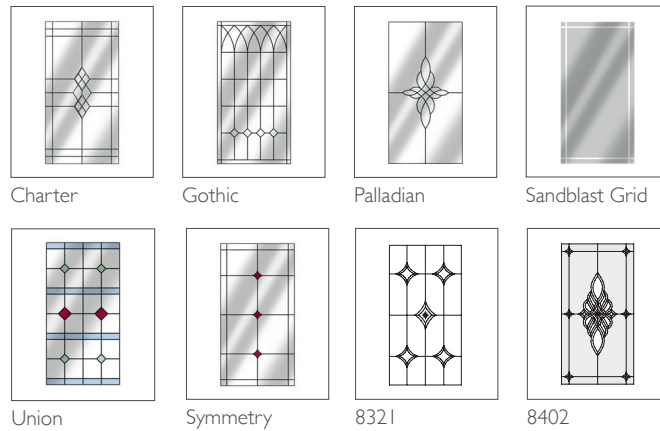

3 GLAZING OPTIONS

Triple Glazed – 6.8mm Laminated