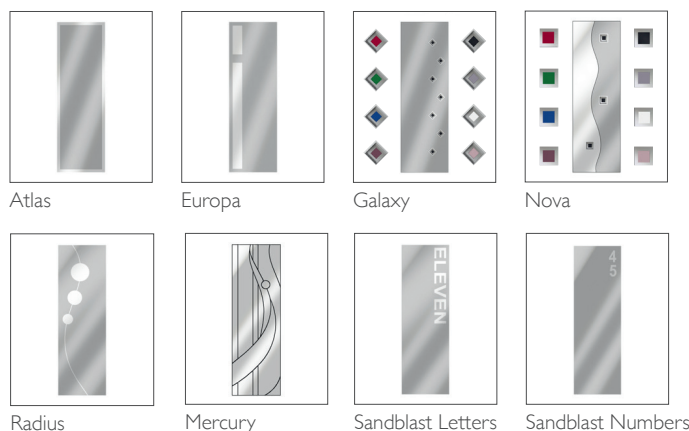

3 GLAZING OPTIONS

Triple Glazed – 6.8mm Laminated