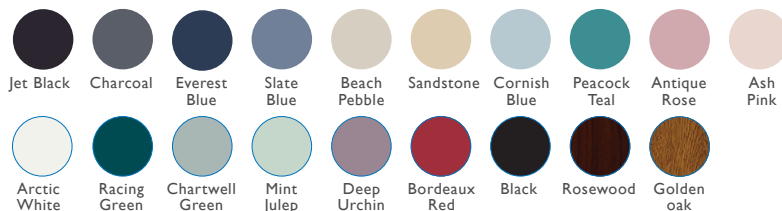

## 1 DOOR COLOURS

Same colour on inside and outside or white inside

## 2 FRAME COLOUR OPTIONS ONE COLOUR

Same colour on inside and outside

## TWO COLOUR

Exterior frame colour with white on the inside