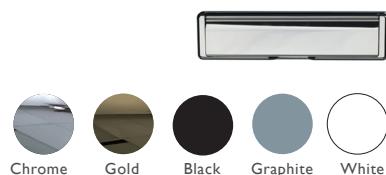

Milan 70mm Composite Door (FPI21)

1 DOOR COLOURS

Same colour on inside and outside or white inside

2 FRAME COLOUR OPTIONS ONE COLOUR

Same colour on inside and outside

TWO COLOUR

Exterior frame colour with white on the inside

3 GLAZING OPTIONS

Triple Glazed – 6.8mm Laminated

Maximum sizes include vent head, standard threshold and cill

Minimum sizes include no vent head, no cill and low threshold

Standard Furniture	
Min Width	Max Width
810mm	1090mm
Min Height	Max Height
1919mm	2337mm

Contemporary Furniture	
Min Width	Max Width
945mm	1090mm
Min Height	Max Height
1997mm	2337mm

4 FURNITURE HARDWARE OPTIONS AS STANDARD

The door comes with the standard door furniture pack which has various options (see below). Please see reverse of page for further furniture packs.

LETTERBOX