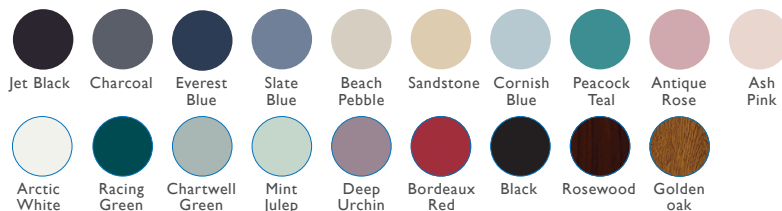

Contemporary Furniture	
Min Width	Max Width
814mm	1090mm
Min Height	Max Height
1997mm	2337mm

1 DOOR COLOURS

Same colour on inside and outside or white inside

2 FRAME COLOUR OPTIONS ONE COLOUR

Same colour on inside and outside

TWO COLOUR

Exterior frame colour with white on the inside

3 GLAZING OPTIONS

Triple Glazed – 6.8mm Laminated

4 FURNITURE HARDWARE OPTIONS AS STANDARD

The door comes with the standard door furniture pack which has various options (see below). Please see reverse of page for further furniture packs.

ADDITIONAL ACCESSORIES AVAILABLE AS OPTIONS

Fishing guard	Yes
Internal colour	White
External colour	Chrome, Gold, Black
Door chain	Chrome Gold
Hinge colours	Chrome, Gold, Brown, White and Black
SmartLock Available	Yes
Cat Flap	No