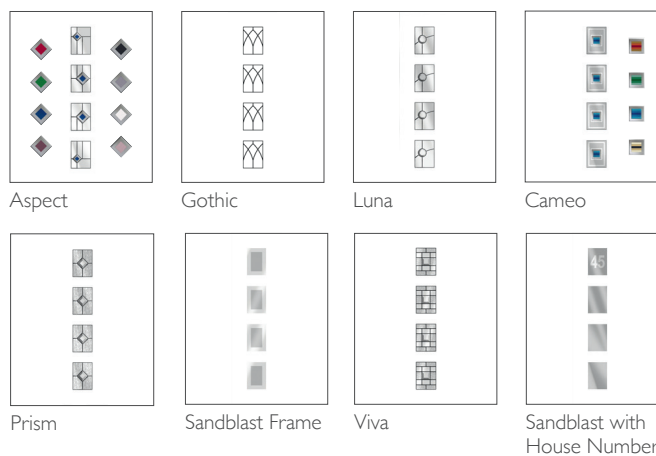

Contemporary Furniture	
Min Width	Max Width
814mm	1090mm
Min Height	Max Height
1997mm	2337mm

1 DOOR COLOURS

Same colour on inside and outside or white inside

2 FRAME COLOUR OPTIONS ONE COLOUR

Same colour on inside and outside

TWO COLOUR

Exterior frame colour with white on the inside

3 GLAZING OPTIONS

Triple Glazed – 6.8mm Laminated

4 FURNITURE HARDWARE OPTIONS AS STANDARD

The door comes with the standard door furniture pack which has various options (see below). Please see reverse of page for further furniture packs.