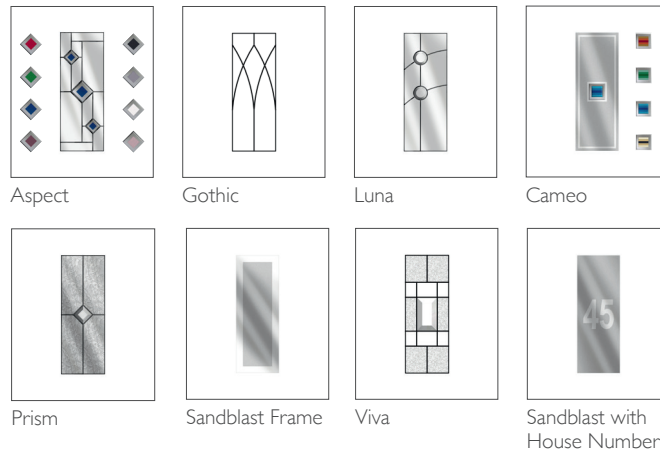

Contemporary Furniture	
Min Width	Max Width
814mm	1090mm
Min Height	Max Height
1997mm	2337mm

1 DOOR COLOURS

Same colour on inside and outside or white inside

2 FRAME COLOUR OPTIONS ONE COLOUR

Same colour on inside and outside

TWO COLOUR

Exterior frame colour with white on the inside

3 GLAZING OPTIONS

Triple Glazed – 6.8mm Laminated

4 FURNITURE HARDWARE OPTIONS AS STANDARD

The door comes with the standard door furniture pack which has various options (see below). Please see reverse of page for further furniture packs.

TECHNICAL FEATURES

Construction	High density polyurethane thermally insulated core.
Material	GRP
Finish	GRP woodgrain texture moulded skin – Yes Smooth not available
Rebate	Double rebate weatherproof seals
Frame	70mm deep uPVC bevelled frame
Opening	Both in or out of the home
Locking system	Bi-directional multipoint locking mechanism
Lock rating	1* Euro Cylinder
Cylinder Guard	No
Test standard	Latest PAS 24:2016 security and weatherproof standards