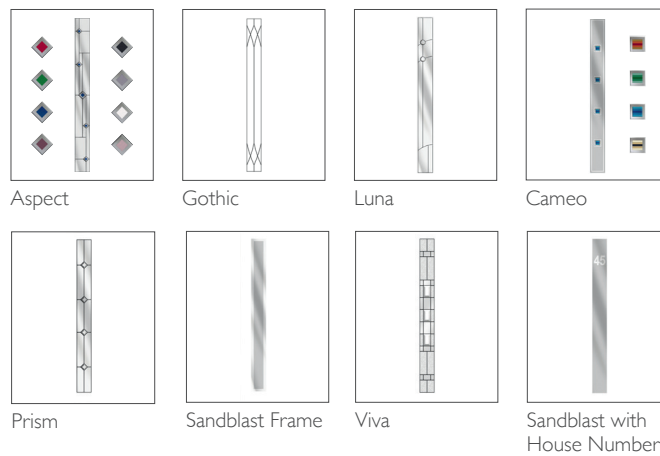

3 GLAZING OPTIONS

Triple Glazed – 6.8mm Laminated