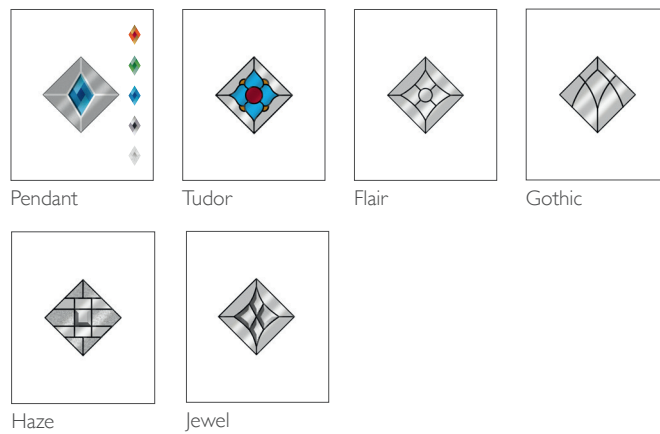

3 GLAZING OPTIONS

Triple Glazed – 6.8mm Laminated

4 FURNITURE HARDWARE OPTIONS AS STANDARD

The door comes with the standard door furniture pack which has various options (see below).

Modern Handle

Handle fitted to top door leaf only

LETTERBOX