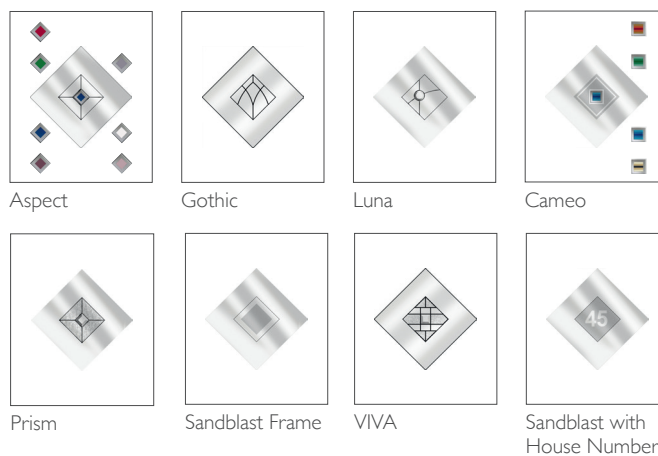

3 GLAZING OPTIONS

Triple Glazed – 6.8mm Laminated

4 FURNITURE HARDWARE OPTIONS AS STANDARD

The door comes with the standard door furniture pack which has various options (see below). Please see reverse of page for further furniture packs.

Modern Handle

Pad Handle

Swan Neck Handle

Only available in Chrome and Gold

DOOR KNOCKERS

Available with or without spy hole

LETTERBOX