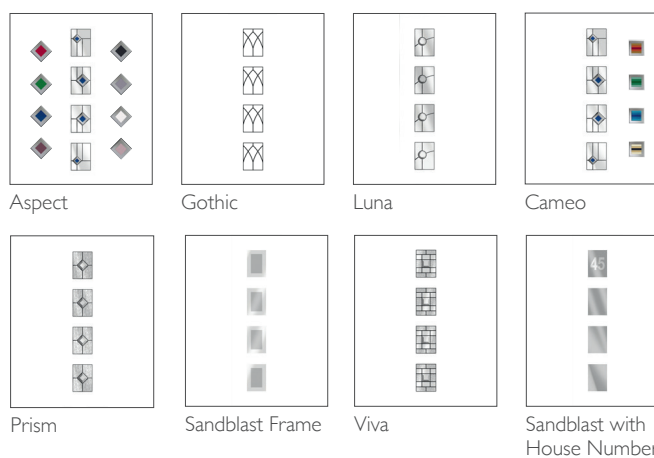

3 GLAZING OPTIONS

Triple Glazed – 6.8mm Laminated – (available on the left or right)