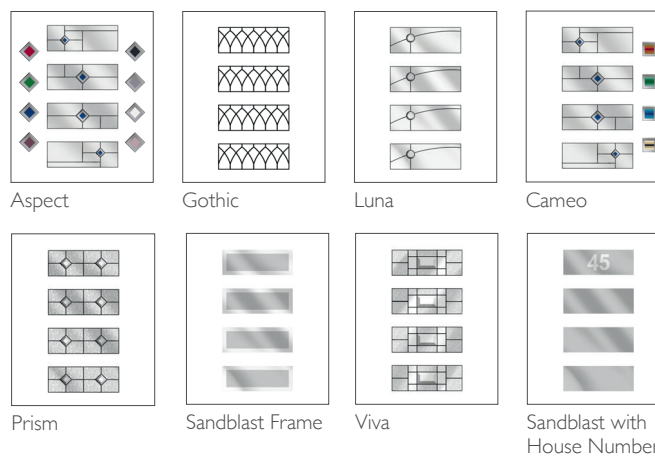

3 GLAZING OPTIONS

Triple Glazed – 6.8mm Laminated