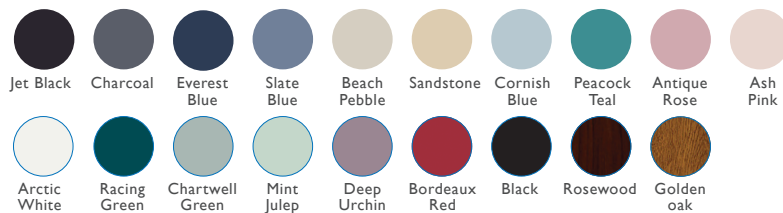

## 1 DOOR COLOURS

Same colour on inside and outside or white inside

## 2 FRAME COLOUR OPTIONS ONE COLOUR

Same colour on inside and outside

## TWO COLOUR

Exterior frame colour with white on the inside