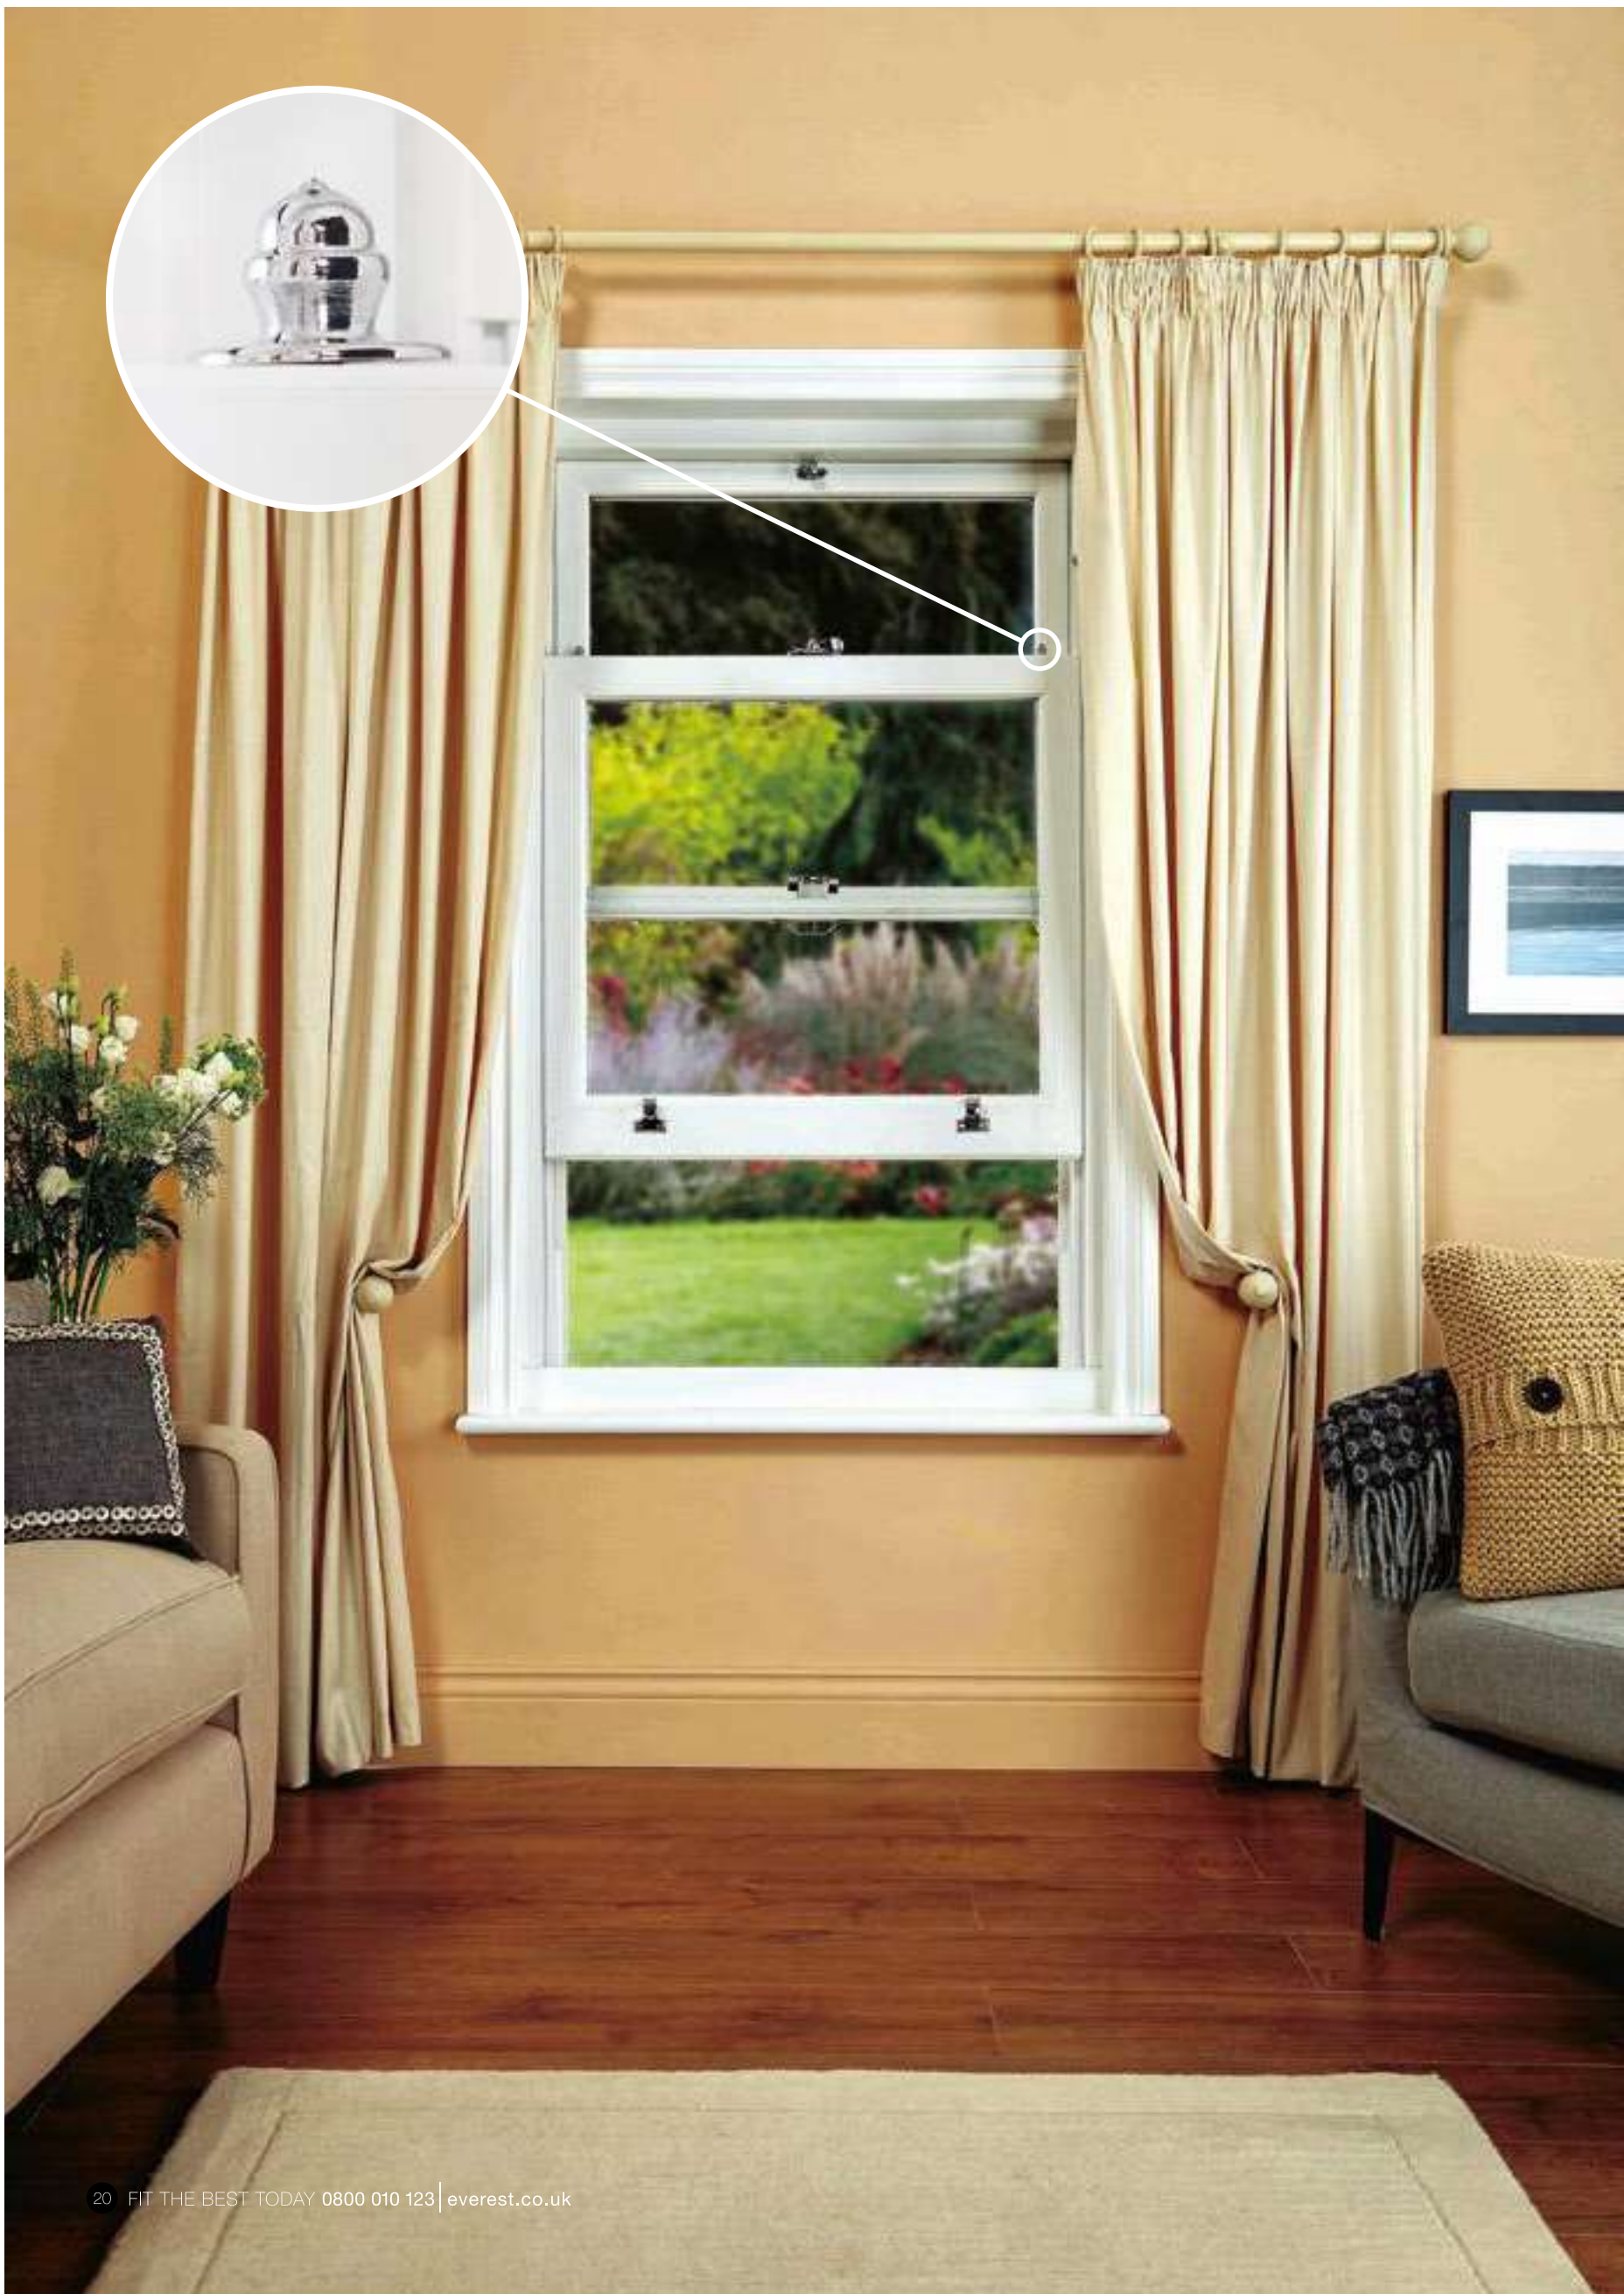

20 FIT THE BEST TODAY 0800 010 123 | everest.co.uk