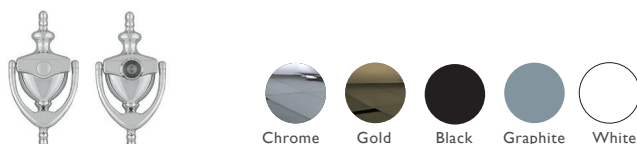

DOOR KNOCKERS

Available with or without spy hole