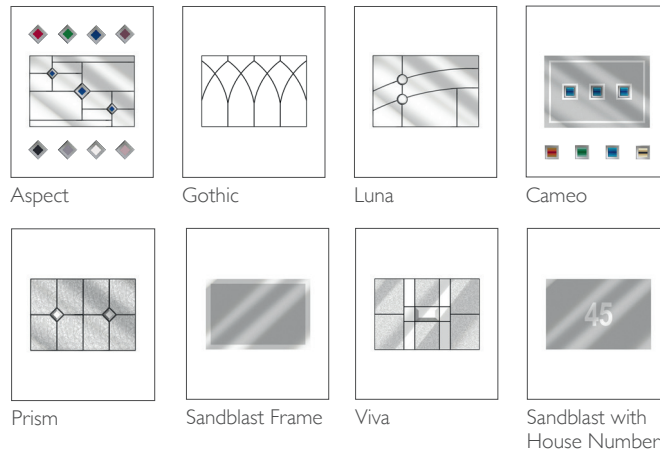

Contemporary Furniture	
Min Width	Max Width
976mm	1090mm
Min Height	Max Height
1997mm	2337mm

1 DOOR COLOURS

Same colour on inside and outside or white inside

2 FRAME COLOUR OPTIONS ONE COLOUR

Same colour on inside and outside

TWO COLOUR

Exterior frame colour with white on the inside

3 GLAZING OPTIONS

Triple Glazed – 6.8mm Laminated

4 FURNITURE HARDWARE OPTIONS AS STANDARD

The door comes with the standard door furniture pack which has various options (see below). Please see reverse of page for further furniture packs.